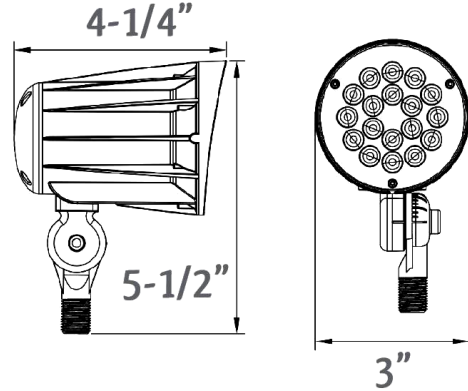

DIMENSIONS:

5-1/2"(H) x 4-1/4"(W) x 3"(D)

FLV12-6W-50K
FLV12-6W-30K

12V LED BULLET LANDSCAPE FLOOD LIGHT

Ideal for general site lighting, alleys, loading docks, doorway, pathway and parking areas. Great for use with motion sensors or other instant on/off controls. Includes 8-1/2" spike.

ELECTRICAL SPECIFICATIONS:

- Voltage: 12VAC/DC
- Wattage: 6W
- Input current: 1A Max
- Power factor: >0.9
- Efficacy: 100LM/W

HOUSING SPECIFICATIONS:

- ADC 12 cast aluminum with powder coat finish (Dark Bronze)
- Silicon-filled wire nuts
- 8-1/2" Non-metallic spike
- 3ft. SPT-2 18AWG Lead wire
- Operating temperature: -40°F ~ 104°F
- Lifespan: 50000 Hrs.
- IP rating: IP65, Wet Locations